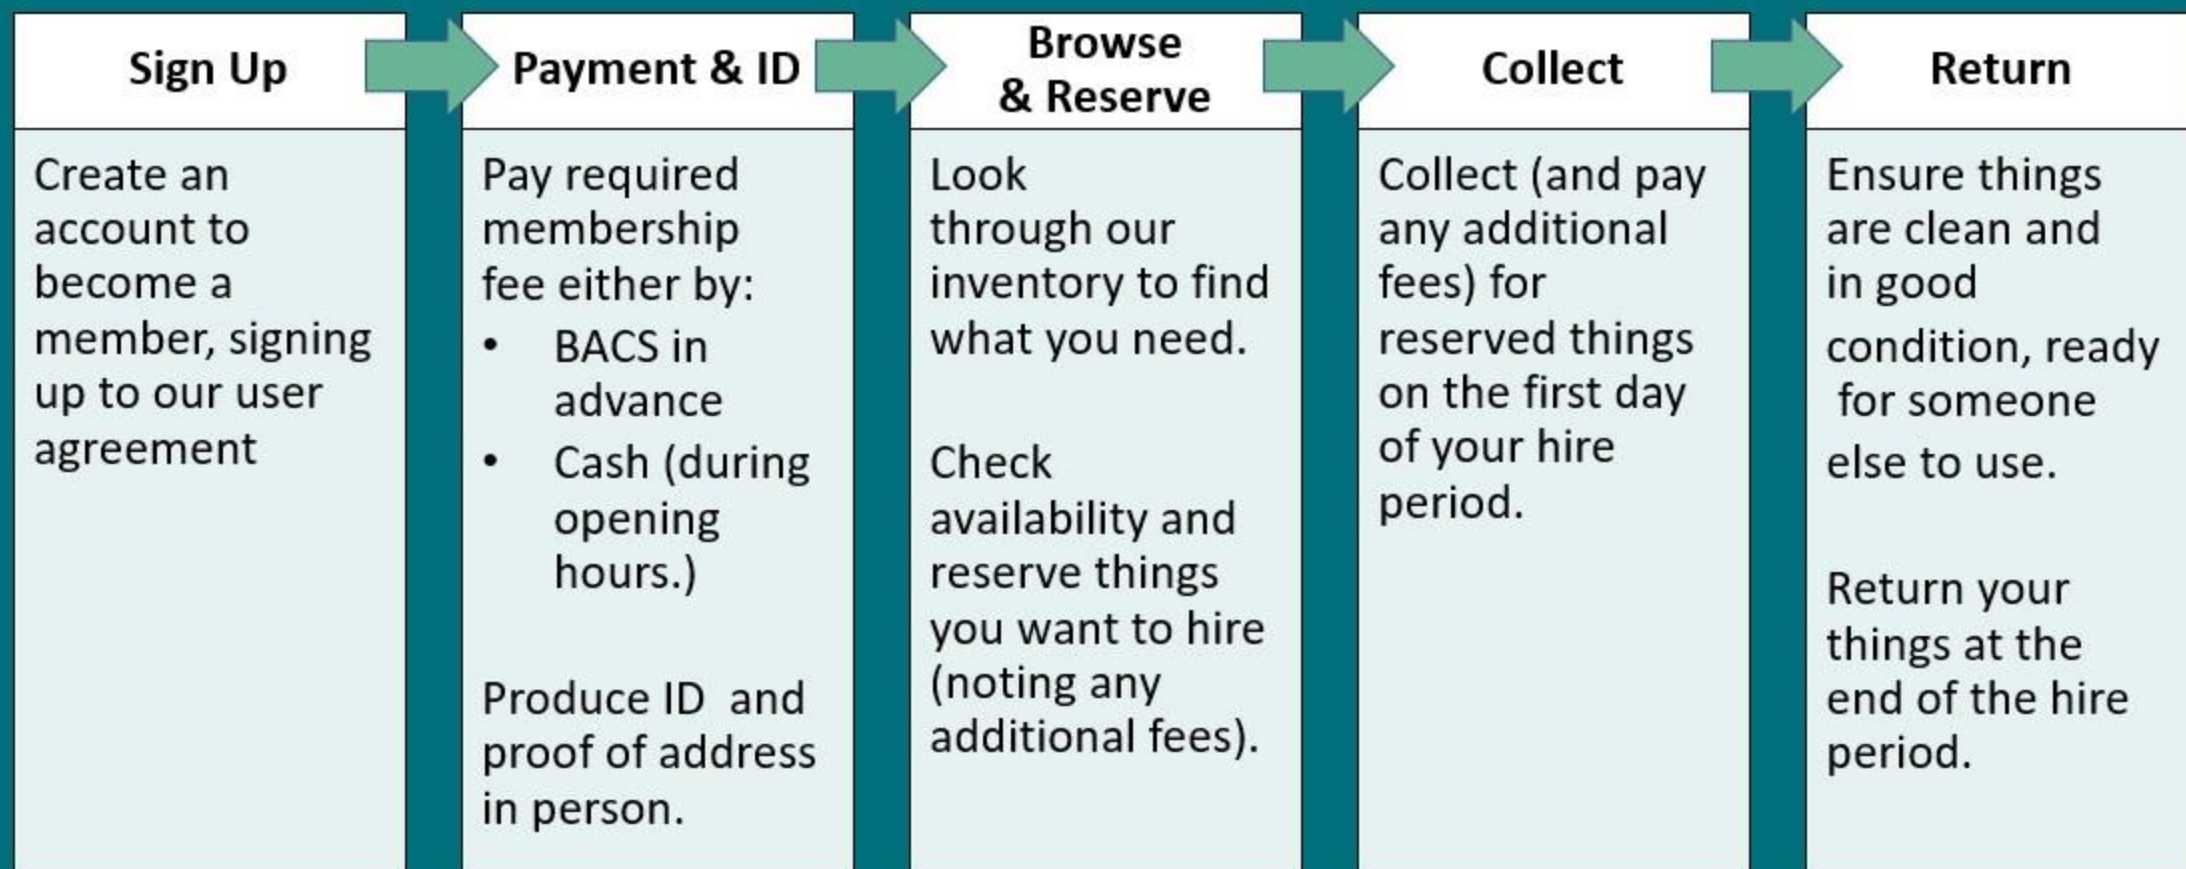

How the Library of Things Works

Membership Options:

£10 for 4 Months

£15 for 6 Months

£30 for 12 Months